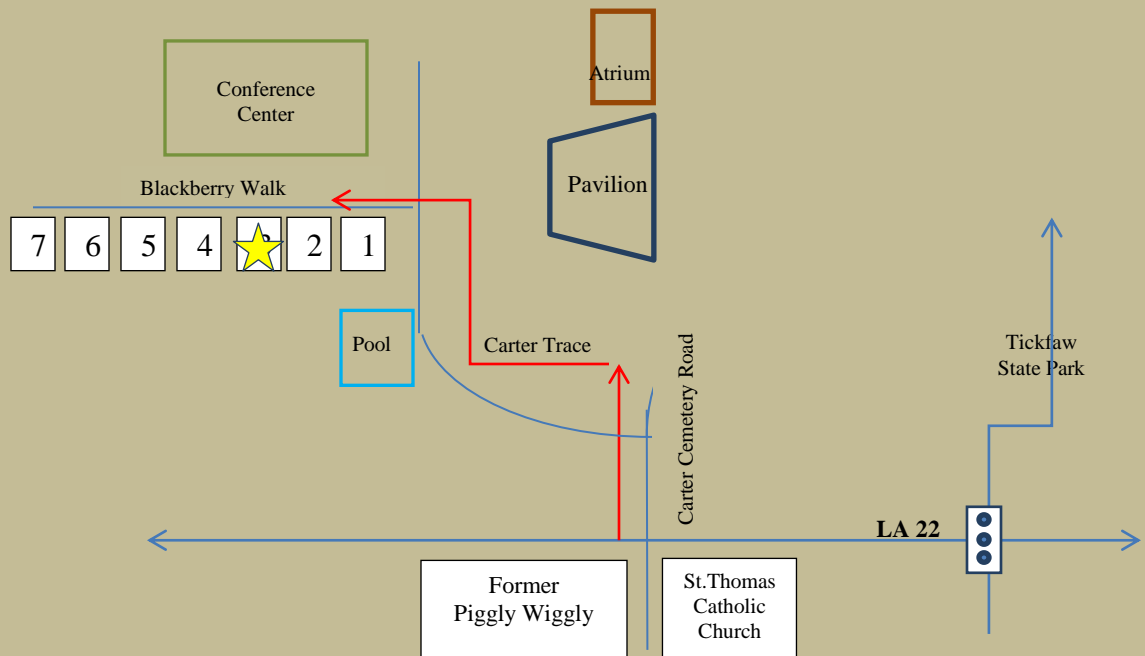

Map of Carter Plantation (not drawn to scale)

Villa Office (Check-in)

If using a GPS, input search “Golf”(Carter Plantation-Springfield, LA). Upon reaching the golf shop, there will be an arrow pointing to Guest Registration/Villa Check-in.

The Villa Office is located at Villa 3. *Enter through the carport, the handicap rail leads to the Office [room 301].*

(The red arrows indicate the path)

**23400 Blackberry Walk, Villa 3, Room 301
phone: 225.414.0680**

(An after hour contact will be posted on Villa 301 door)